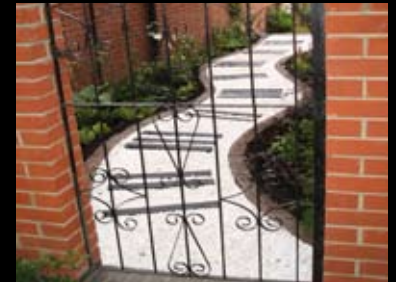

Vivid garden design

stylish exotic natural rustic wild funky mysterious easy calm bold classic reflective

To view other gardens close this page and return to case studies

Before

After

Size 20m2

Aspect North facing

Design Vivid Garden Design

Build Vivid Garden Design

The Brief

To improve a narrow part of the garden between a modern house and boundary brick wall. The area was in permanent shade with poor-draining clay. The client, a pianist, wanted something quirky that would look intriguing from the side entrance to the house.

The Design

Based on a piano keyboard it has a curved path of black timber and white gravel. Raised beds are planted with purplish-black, cream, white, and sharp green shade tolerant plants. A metal pergola, with musical notes, between house and wall supports clematis, jasmine and Persian ivy.